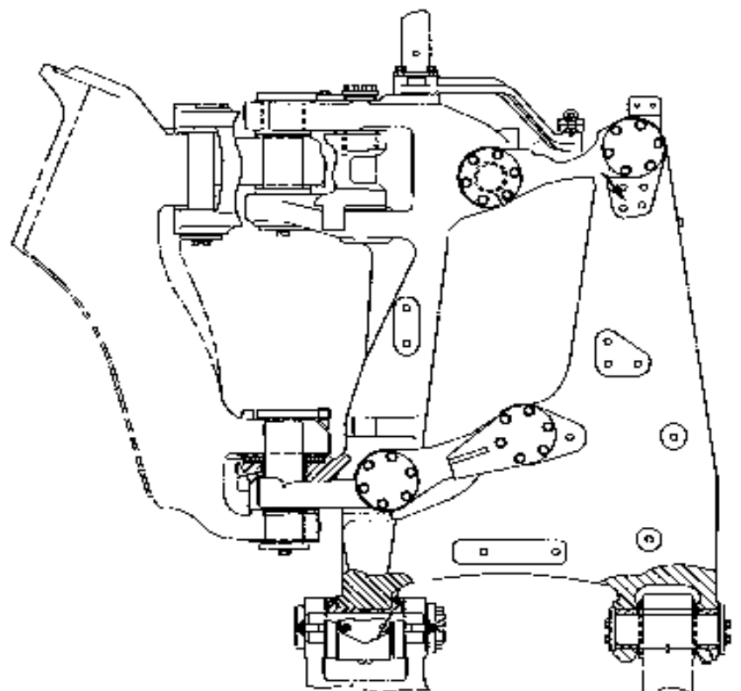

# PARTS FOR TRACTOR SCRAPERS CUSHION HITCH

Machine models	641B	651B	657B
Serial nr.	65K	67K	68K

Part nr.	Description	Q.ty/Machine
3H5240	Nut	2
3G6021	Bearing	4
2J5233	Bearing	2
2J5394	Collar	1
2J5531	Collar	1
2J5637	Pin	2
2J5662	Shaft	1
5J4882 USE	9J2677	
5J4929	Bearing	2
5J5657	Washer	2
5J8103	Bearing	4
5J8775	Washer	1
5J8776	Washer	1
5J8777	Washer	1
5J8778	Washer	1
5J8825	Bearing	1
6J6302	Pin	4
6J6306 USE	8X0564	
6J9764	Bearing	2
7J2600	Washer	8
7J3621 USE	9J7344	
7J3634 USE	9J7345	
7J4073	Pin	2
7J6337 USE	9J9487	
8J3213 USE	9J9904	
8J3297	Pin	2
8J8204	Shaft	1
9J2677	Shaft	1
9J7345	Pin	1
9J9487	Bearing	4
9J9904	Bearing	4
8X0564	Pin	4

# PARTS FOR TRACTOR SCRAPERS CUSHION HITCH

Machine models / 651E 651E  
Serial nr. 4YR 89Z

Part nr.	Description	Q.ty/Machine
1191395	Bearing	4
1422295	Pin	1
1422303	Pin	1
1761402	Pin	1
1U0151	Bearing	2
1U0154	Bearing	1
3G8245	Bearing	4
5J8775	Washer	1
5J8776	Washer	1
5J8777	Washer	1
5J8778	Washer	1
5T6819	Pin	1
5T6820	Bearing	2
5T8687	Pin	2
6G6844	Bearing	4
6G6847	Bearing	4
8X0967	Pin	2

# PARTS FOR TRACTOR SCRAPERS CUSHION HITCH

Machine models / 657E  
Serial nr. / 90Z

Part nr.	Description	Q.ty/Machine
1191395	Bearing	4
1422295	Pin	1
1422303	Pin	1
3G8245	Bearing	4
6G6844	Bearing	4
6G6845	Washer	8
6G6847	Bearing	4
1761402	Pin	1
2J5846	Ring	2
5J8775	Washer	1
5J8776	Washer	1
5J8777	Washer	1
5J8778	Washer	1
5T6820	Bearing	2
5T8525	Plate	2
5T8687	Pin	2
5T6819	Pin	1
1U0145	Bearing	2
1U0151	Bearing	2
1U0153	Bearing	1
8X0962	Pin	4
8X0967	Pin	2