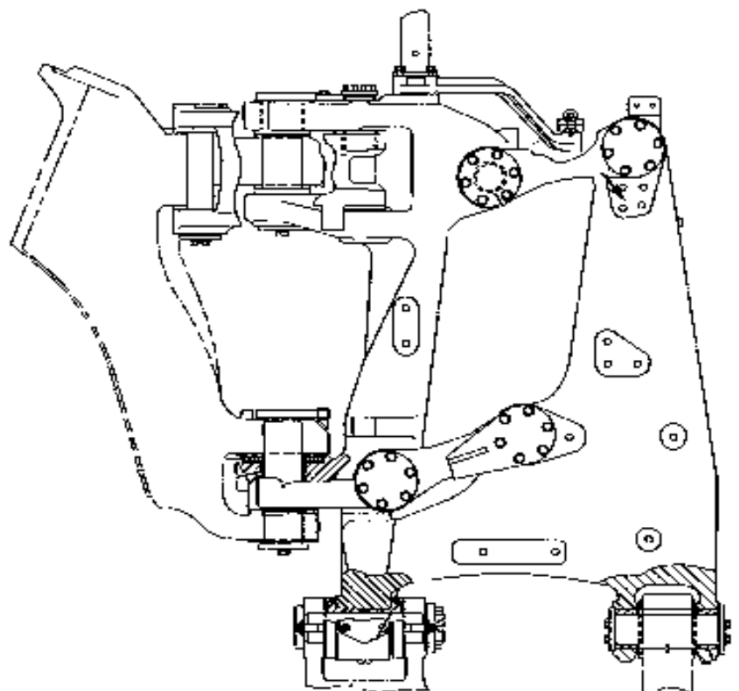

# PARTS FOR TRACTOR SCRAPERS CUSHION HITCH

Machine models	/	631C	633C
Serial nr.		67M	66M

Part nr.	Description	Q.ty/Machine
2J5233	Bearing	2
2J5394	Collar	2
2J5531	Collar	2
2J5662	Shaft	1
2J5846	Ring	2
3H5240	Nut	2
3J3943	Bearing	2
3J4632	Washer	2
3J9710	Bearing	2
5J3553	Washer	1
5J4924	Shaft	1
5J4929	Bearing	2
5J6430	Bearing	2
5J7980	Pin	4
5J7982	Pin	2
5J7983	Pin	2
7J3390	Pin	4
7J3663	Washer	8
7J6345 USE	9J9543	
7J8458	Bearing	4
8J7706 USE	9J9427	
9J9427	Bearing	4
9J9543	Pin	2

# PARTS FOR TRACTOR SCRAPERS CUSHION HITCH

<b>Machine models</b>	<b>631E 631G</b>
<b>Serial nr.</b>	<b>1AB AWK</b>

Part nr.	Description	Q.ty/Machine
1052064	Bearing	2
1052070	Bearing	4
1761401	Pin	1
2J5233	Bearing	2
2J5846	Ring	2
3H5240	Nut	1
5J3553	Washer	1
5J6430	Bearing	1
5J8978	Washer	1
5J8979	Washer	1
5J8980	Washer	1
5T3327	Pin	1
5T3329	Pin	1
5T8525	Plate	4
5T8652	Pin	2
5T8654	Pin	4
8W3879 USE	1761401	
8W3881	Bearing	2
8W4759	Retainer	2
8X1080	Pin	4
9D4094	Bearing	2
9J0430 USE	5T8652	
9J0931	Washer	8
9J0939	Pin	1
9J0940	Pin	1
9J0942 USE	1761401	
9J0944	Pin	4
9J0945	Bearing	2
9J0946	Bearing	2
9J0948	Bearing	4
9J0949	Bearing	1
9J0950	Bearing	4
9J0951	Bearing	4

# PARTS FOR TRACTOR SCRAPERS CUSHION HITCH

Machine models	637D	637D	637E	637G	639D
Serial nr.	26W	27W	1JB	AXT	99X

Part nr.	Description	Q.ty/Machine
1761401	Pin	1
2J5233	Bearing	2
2J5637	Pin	1
3G7752	Pin	2
4J5114 USE	8W1708	
5F0684	Pin	2
5J3553	Washer	1
5J6430	Bearing	1
5J7983	Pin	1
5J8361	Bearing	1
5J8363	Bearing	3
5J8978	Washer	1
5J8979	Washer	1
5J8980	Washer	1
5J9451	Bearing	2
5T3329	Pin	1
5T8652	Pin	2
8J9926	Bearing	2
8W1708	Pin	2
9D4094	Bearing	2
9J0939	Pin	4
9J0940	Pin	1
9J0942 USE	1761401	
9J0943 USE	5T8652	
9J0944	Pin	4
9J0945	Bearing	2
9J0946	Bearing	2
9J0948	Bearing	4
9J0949	Bearing	1
9J0950	Bearing	4
9J0951	Bearing	4
9J1140	Bearing	2
9J1141	Bearing	2
9J1142	Bearing	2
9J6093 USE	5T3329	