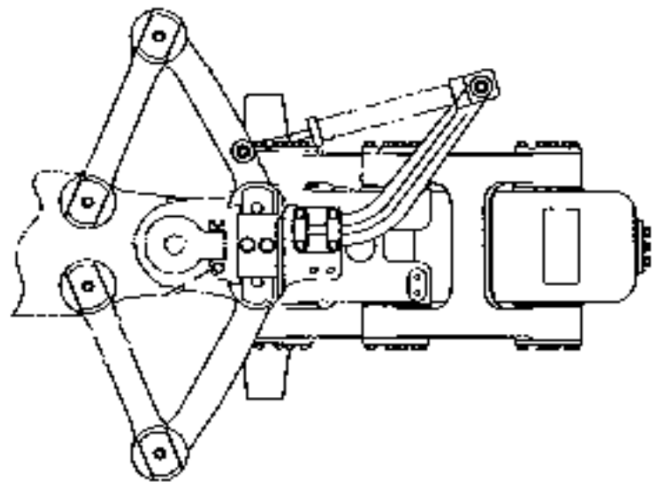

# PARTS FOR TRACTOR SCRAPERS CUSHION HITCH

Machine models	641B	651B	657B
Serial nr.	65K	67K	68K

Part nr.	Description	Q.ty/Machine
3H5240	Nut	2
3G6021	Bearing	4
2J5233	Bearing	2
2J5394	Collar	1
2J5531	Collar	1
2J5637	Pin	2
2J5662	Shaft	1
5J4882 USE	9J2677	
5J4929	Bearing	2
5J5657	Washer	2
5J8103	Bearing	4
5J8775	Washer	1
5J8776	Washer	1
5J8777	Washer	1
5J8778	Washer	1
5J8825	Bearing	1
6J6302	Pin	4
6J6306 USE	8X0564	
6J9764	Bearing	2
7J2600	Washer	8
7J3621 USE	9J7344	
7J3634 USE	9J7345	
7J4073	Pin	2
7J6337 USE	9J9487	
8J3213 USE	9J9904	
8J3297	Pin	2
8J8204	Shaft	1
9J2677	Shaft	1
9J7345	Pin	1
9J9487	Bearing	4
9J9904	Bearing	4
8X0564	Pin	4

# PARTS FOR TRACTOR SCRAPERS CUSHION HITCH

Machine models / 651E 651E  
Serial nr. 4YR 89Z

Part nr.	Description	Q.ty/Machine
1191395	Bearing	4
1422295	Pin	1
1422303	Pin	1
1761402	Pin	1
1U0151	Bearing	2
1U0154	Bearing	1
3G8245	Bearing	4
5J8775	Washer	1
5J8776	Washer	1
5J8777	Washer	1
5J8778	Washer	1
5T6819	Pin	1
5T6820	Bearing	2
5T8687	Pin	2
6G6844	Bearing	4
6G6847	Bearing	4
8X0967	Pin	2

# PARTS FOR TRACTOR SCRAPERS CUSHION HITCH

Machine models / 657E  
Serial nr. / 90Z

Part nr.	Description	Q.ty/Machine
1191395	Bearing	4
1422295	Pin	1
1422303	Pin	1
3G8245	Bearing	4
6G6844	Bearing	4
6G6845	Washer	8
6G6847	Bearing	4
1761402	Pin	1
2J5846	Ring	2
5J8775	Washer	1
5J8776	Washer	1
5J8777	Washer	1
5J8778	Washer	1
5T6820	Bearing	2
5T8525	Plate	2
5T8687	Pin	2
5T6819	Pin	1
1U0145	Bearing	2
1U0151	Bearing	2
1U0153	Bearing	1
8X0962	Pin	4
8X0967	Pin	2