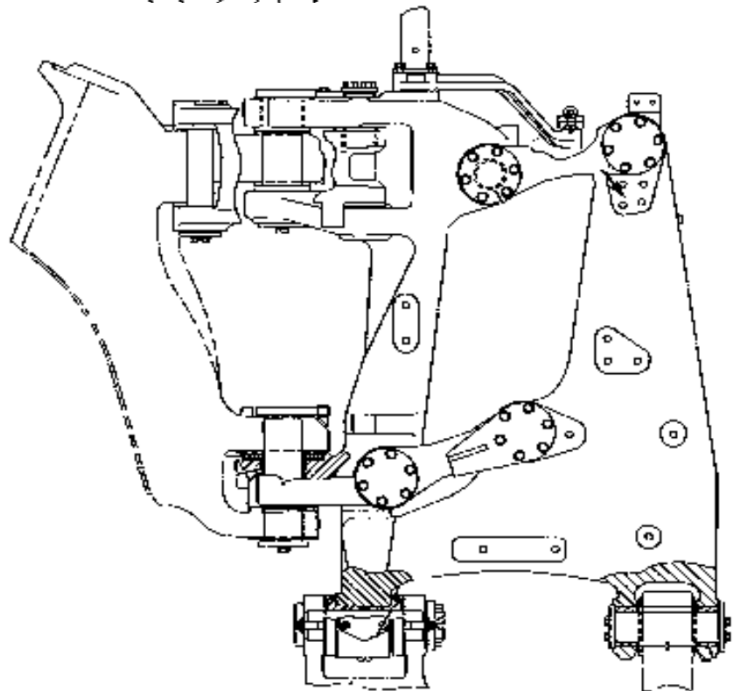

# PARTS FOR TRACTOR SCRAPERS CUSHION HITCH

Machine models	***	621B	621E	621F	621G	621R	621S	627B	627E	6237F	627G
Serial nr.		2PD	4SK	ALP	12Y	8KD		6EB	1DL	AXF	

Part nr.	Description	Q.ty/Machine
1021444	Bearing	2
1483465	Pin	1
2J5637	Pin	1
3G6098	Pin	2
4J5689	Washer	1
4J5690	Washer	1
4J5691	Washer	1
4J5692	Washer	1
4J5694	Washer	1
5J1825	Pin	2
5J6611	Bearing	2
5T3016 USE	5T8528	
5T3030	Pin	2
5T3188 USE	1483465	
5T3323	Pin	2
5T4011 USE	5T8525	
5T8525	Plate	4
5T8526	Pin	2
5T8528	Pin	4
6G5155	Bearing	2
7J3663	Washer	8
7J8458	Bearing	4
8J0632	Pin	4
8J7596	Bearing	2
8J7727	Pin	1
8W4523	Bearing	2
8W9515 USE	1483465	
9J1676	Bearing	4
9J2171	Spacer	2
9J2172 USE	5T3030	
9J2323	Washer	2
9J5930	Pin	1
9J8318	Bearing	4
9J9427	Bearing	4

# PARTS FOR TRACTOR SCRAPERS CUSHION HITCH

Machine models	/	631C	633C
Serial nr.		67M	66M

Part nr.	Description	Q.ty/Machine
2J5233	Bearing	2
2J5394	Collar	2
2J5531	Collar	2
2J5662	Shaft	1
2J5846	Ring	2
3H5240	Nut	2
3J3943	Bearing	2
3J4632	Washer	2
3J9710	Bearing	2
5J3553	Washer	1
5J4924	Shaft	1
5J4929	Bearing	2
5J6430	Bearing	2
5J7980	Pin	4
5J7982	Pin	2
5J7983	Pin	2
7J3390	Pin	4
7J3663	Washer	8
7J6345 USE	9J9543	
7J8458	Bearing	4
8J7706 USE	9J9427	
9J9427	Bearing	4
9J9543	Pin	2

# PARTS FOR TRACTOR SCRAPERS CUSHION HITCH

<b>Machine models</b>	<b>631E 631G</b>
<b>Serial nr.</b>	<b>1AB AWK</b>

Part nr.	Description	Q.ty/Machine
1052064	Bearing	2
1052070	Bearing	4
1761401	Pin	1
2J5233	Bearing	2
2J5846	Ring	2
3H5240	Nut	1
5J3553	Washer	1
5J6430	Bearing	1
5J8978	Washer	1
5J8979	Washer	1
5J8980	Washer	1
5T3327	Pin	1
5T3329	Pin	1
5T8525	Plate	4
5T8652	Pin	2
5T8654	Pin	4
8W3879 USE	1761401	
8W3881	Bearing	2
8W4759	Retainer	2
8X1080	Pin	4
9D4094	Bearing	2
9J0430 USE	5T8652	
9J0931	Washer	8
9J0939	Pin	1
9J0940	Pin	1
9J0942 USE	1761401	
9J0944	Pin	4
9J0945	Bearing	2
9J0946	Bearing	2
9J0948	Bearing	4
9J0949	Bearing	1
9J0950	Bearing	4
9J0951	Bearing	4