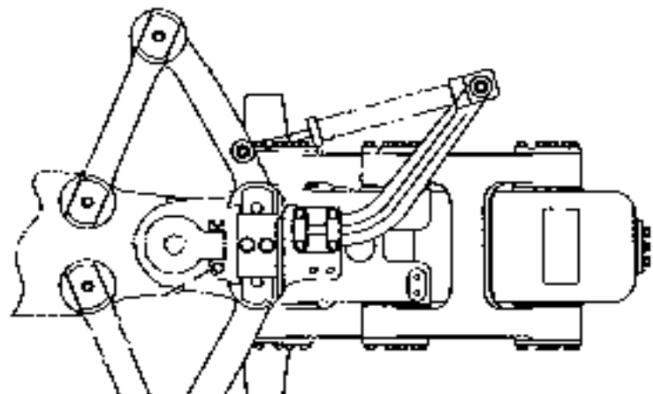

# PARTS FOR TRACTOR SCRAPERS CUSHION HITCH

Machine models	/	631C	633C
Serial nr.		67M	66M

Part nr.	Description	Q.ty/Machine
2J5233	Bearing	2
2J5394	Collar	2
2J5531	Collar	2
2J5662	Shaft	1
2J5846	Ring	2
3H5240	Nut	2
3J3943	Bearing	2
3J4632	Washer	2
3J9710	Bearing	2
5J3553	Washer	1
5J4924	Shaft	1
5J4929	Bearing	2
5J6430	Bearing	2
5J7980	Pin	4
5J7982	Pin	2
5J7983	Pin	2
7J3390	Pin	4
7J3663	Washer	8
7J6345 USE	9J9543	
7J8458	Bearing	4
8J7706 USE	9J9427	
9J9427	Bearing	4
9J9543	Pin	2

# PARTS FOR TRACTOR SCRAPERS CUSHION HITCH

<b>Machine models</b>	<b>631E 631G</b>
<b>Serial nr.</b>	<b>1AB AWK</b>

Part nr.	Description	Q.ty/Machine
1052064	Bearing	2
1052070	Bearing	4
1761401	Pin	1
2J5233	Bearing	2
2J5846	Ring	2
3H5240	Nut	1
5J3553	Washer	1
5J6430	Bearing	1
5J8978	Washer	1
5J8979	Washer	1
5J8980	Washer	1
5T3327	Pin	1
5T3329	Pin	1
5T8525	Plate	4
5T8652	Pin	2
5T8654	Pin	4
8W3879 USE	1761401	
8W3881	Bearing	2
8W4759	Retainer	2
8X1080	Pin	4
9D4094	Bearing	2
9J0430 USE	5T8652	
9J0931	Washer	8
9J0939	Pin	1
9J0940	Pin	1
9J0942 USE	1761401	
9J0944	Pin	4
9J0945	Bearing	2
9J0946	Bearing	2
9J0948	Bearing	4
9J0949	Bearing	1
9J0950	Bearing	4
9J0951	Bearing	4