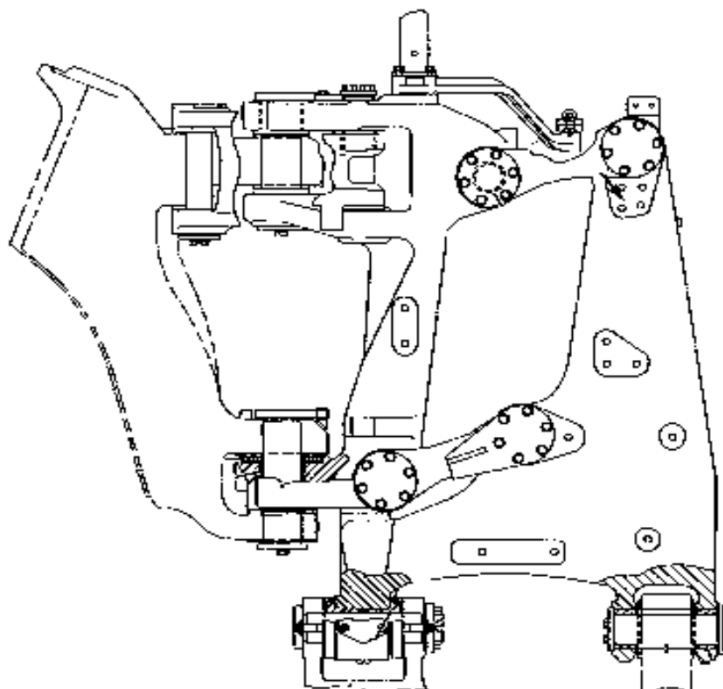

# PARTS FOR TRACTOR SCRAPERS CUSHION HITCH

Machine models	***	621B	621E	621F	621G	621R	621S	627B	627E	6237F	627G
Serial nr.		2PD	4SK	ALP	12Y	8KD		6EB	1DL	AXF	

Part nr.	Description	Q.ty/Machine
1021444	Bearing	2
1483465	Pin	1
2J5637	Pin	1
3G6098	Pin	2
4J5689	Washer	1
4J5690	Washer	1
4J5691	Washer	1
4J5692	Washer	1
4J5694	Washer	1
5J1825	Pin	2
5J6611	Bearing	2
5T3016 USE	5T8528	
5T3030	Pin	2
5T3188 USE	1483465	
5T3323	Pin	2
5T4011 USE	5T8525	
5T8525	Plate	4
5T8526	Pin	2
5T8528	Pin	4
6G5155	Bearing	2
7J3663	Washer	8
7J8458	Bearing	4
8J0632	Pin	4
8J7596	Bearing	2
8J7727	Pin	1
8W4523	Bearing	2
8W9515 USE	1483465	
9J1676	Bearing	4
9J2171	Spacer	2
9J2172 USE	5T3030	
9J2323	Washer	2
9J5930	Pin	1
9J8318	Bearing	4
9J9427	Bearing	4

# PARTS FOR TRACTOR SCRAPERS CUSHION HITCH

Machine models	/	631C	633C
Serial nr.		67M	66M

Part nr.	Description	Q.ty/Machine
2J5233	Bearing	2
2J5394	Collar	2
2J5531	Collar	2
2J5662	Shaft	1
2J5846	Ring	2
3H5240	Nut	2
3J3943	Bearing	2
3J4632	Washer	2
3J9710	Bearing	2
5J3553	Washer	1
5J4924	Shaft	1
5J4929	Bearing	2
5J6430	Bearing	2
5J7980	Pin	4
5J7982	Pin	2
5J7983	Pin	2
7J3390	Pin	4
7J3663	Washer	8
7J6345 USE	9J9543	
7J8458	Bearing	4
8J7706 USE	9J9427	
9J9427	Bearing	4
9J9543	Pin	2

# PARTS FOR TRACTOR SCRAPERS CUSHION HITCH

<b>Machine models</b>	<b>631E 631G</b>
<b>Serial nr.</b>	<b>1AB AWK</b>

Part nr.	Description	Q.ty/Machine
1052064	Bearing	2
1052070	Bearing	4
1761401	Pin	1
2J5233	Bearing	2
2J5846	Ring	2
3H5240	Nut	1
5J3553	Washer	1
5J6430	Bearing	1
5J8978	Washer	1
5J8979	Washer	1
5J8980	Washer	1
5T3327	Pin	1
5T3329	Pin	1
5T8525	Plate	4
5T8652	Pin	2
5T8654	Pin	4
8W3879 USE	1761401	
8W3881	Bearing	2
8W4759	Retainer	2
8X1080	Pin	4
9D4094	Bearing	2
9J0430 USE	5T8652	
9J0931	Washer	8
9J0939	Pin	1
9J0940	Pin	1
9J0942 USE	1761401	
9J0944	Pin	4
9J0945	Bearing	2
9J0946	Bearing	2
9J0948	Bearing	4
9J0949	Bearing	1
9J0950	Bearing	4
9J0951	Bearing	4