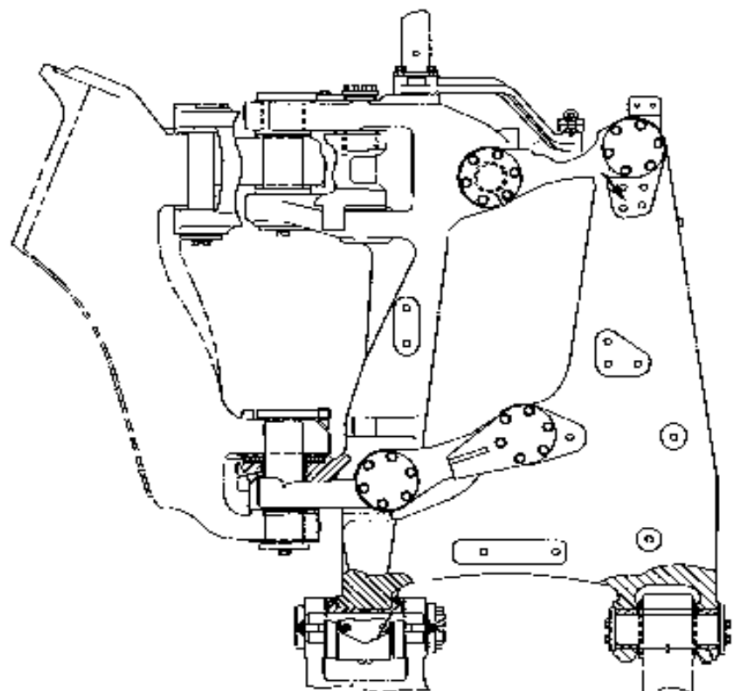

# PARTS FOR TRACTOR SCRAPERS CUSHION HITCH

Machine models	641B	651B	657B
Serial nr.	65K	67K	68K

Part nr.	Description	Q.ty/Machine
3H5240	Nut	2
3G6021	Bearing	4
2J5233	Bearing	2
2J5394	Collar	1
2J5531	Collar	1
2J5637	Pin	2
2J5662	Shaft	1
5J4882 USE	9J2677	
5J4929	Bearing	2
5J5657	Washer	2
5J8103	Bearing	4
5J8775	Washer	1
5J8776	Washer	1
5J8777	Washer	1
5J8778	Washer	1
5J8825	Bearing	1
6J6302	Pin	4
6J6306 USE	8X0564	
6J9764	Bearing	2
7J2600	Washer	8
7J3621 USE	9J7344	
7J3634 USE	9J7345	
7J4073	Pin	2
7J6337 USE	9J9487	
8J3213 USE	9J9904	
8J3297	Pin	2
8J8204	Shaft	1
9J2677	Shaft	1
9J7345	Pin	1
9J9487	Bearing	4
9J9904	Bearing	4
8X0564	Pin	4

# PARTS FOR TRACTOR SCRAPERS CUSHION HITCH

Machine models / 651E 651E  
Serial nr. 4YR 89Z

Part nr.	Description	Q.ty/Machine
1191395	Bearing	4
1422295	Pin	1
1422303	Pin	1
1761402	Pin	1
1U0151	Bearing	2
1U0154	Bearing	1
3G8245	Bearing	4
5J8775	Washer	1
5J8776	Washer	1
5J8777	Washer	1
5J8778	Washer	1
5T6819	Pin	1
5T6820	Bearing	2
5T8687	Pin	2
6G6844	Bearing	4
6G6847	Bearing	4
8X0967	Pin	2