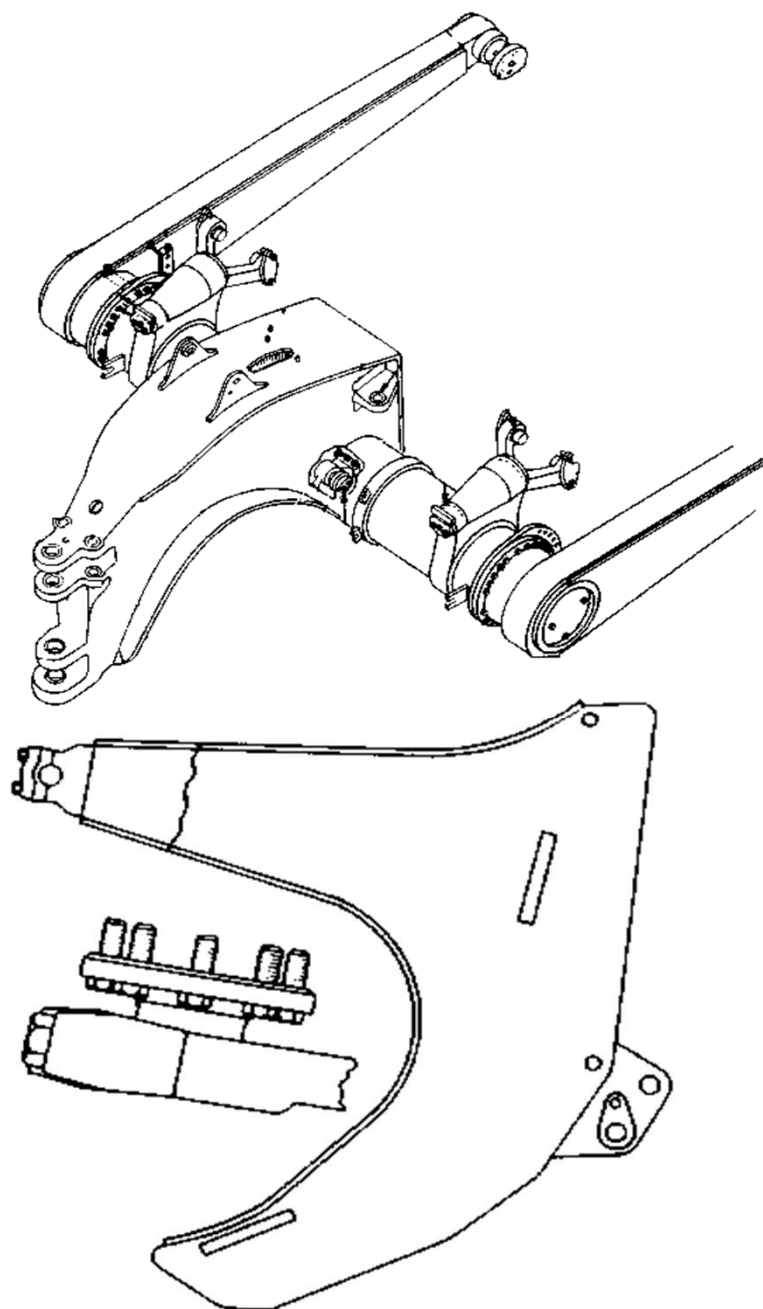

PARTS FOR TRACTOR SCRAPERS APRON AND DRAFT FRAME

Machine models *** 631D 631E 637D 637E 641 641B 651 651B 657 657B
666 666B

Part nr.	Description	Q.ty/Machine
3G0034	Trunnion	2
3G7718	Pin	1
3J2373	Bearing	1
4J7519	Bearing	4
5J8056	Bearing	2
5J8065	Bearing	2
5J8066	Bearing	2
5J8067	Bearing	2
5J8103	Bearing	2
5J8118	Bearing	2
5J8220	Bearing	2
7J3617	Bearing	4
9J8323	Trunnion	2