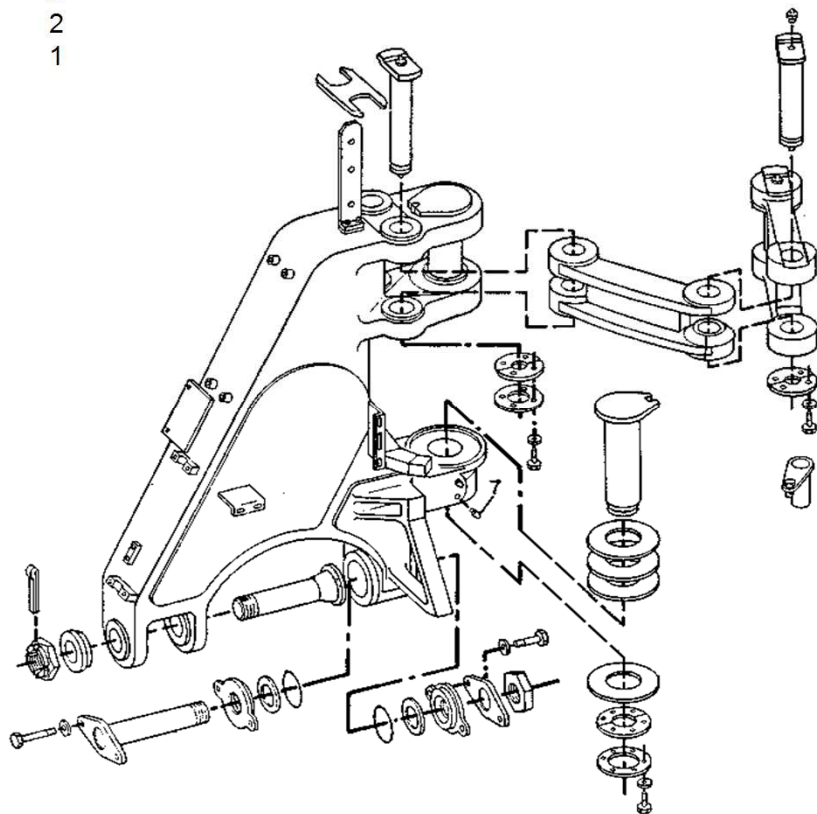

# PARTS FOR TRACTOR SCRAPERS NON-CUSHION HITCH

Machine models  
Serial nr.

TRACTOR 38W1

613B  
SCRAPER 72M4268

613C  
8LJ

Part nr.	Description	Q.ty/Machine
2T0374	Pin	1
2T1581	Bearing	2
3J9133	Bearing	8
5T1242	Bearing	1
5T1243	Bearing	1
5T1244	Bearing	1
5T1245	Bearing	1
5T1246	Bearing	1
7J6250	Bearing	2
7J6862	Bearing	4
7J6868	Ring	1
7J6869	Ring	1
7J6884	Shaft	2
7J6885	Pin	1
7J9385	Washer	2
7J9434	Shaft	2
8J1021	Washer	1
8J1022	Washer	1
8J1023 USE	5T1245	
8J1057 USE	5T1243	
8J1059 USE	5T1242	
8J1367 USE	5T1246	
8J3431	Pin	1
8J4144 USE	5T1244	
8J5014	Pin	1
9J0112	Bearing	2
9J1552	Pin	1
9J3741	Shaft	2
9J3742	Bearing	2

# PARTS FOR TRACTOR SCRAPERS CUSHION HITCH

Machine models	***	621B	621E	621F	621G	621R	621S	627B	627E	6237F	627G
Serial nr.		2PD	4SK	ALP	12Y	8KD		6EB	1DL	AXF	

Part nr.	Description	Q.ty/Machine
1021444	Bearing	2
1483465	Pin	1
2J5637	Pin	1
3G6098	Pin	2
4J5689	Washer	1
4J5690	Washer	1
4J5691	Washer	1
4J5692	Washer	1
4J5694	Washer	1
5J1825	Pin	2
5J6611	Bearing	2
5T3016 USE	5T8528	
5T3030	Pin	2
5T3188 USE	1483465	
5T3323	Pin	2
5T4011 USE	5T8525	
5T8525	Plate	4
5T8526	Pin	2
5T8528	Pin	4
6G5155	Bearing	2
7J3663	Washer	8
7J8458	Bearing	4
8J0632	Pin	4
8J7596	Bearing	2
8J7727	Pin	1
8W4523	Bearing	2
8W9515 USE	1483465	
9J1676	Bearing	4
9J2171	Spacer	2
9J2172 USE	5T3030	
9J2323	Washer	2
9J5930	Pin	1
9J8318	Bearing	4
9J9427	Bearing	4

# PARTS FOR TRACTOR SCRAPERS CUSHION HITCH

Machine models	/	631C	633C
Serial nr.		67M	66M

Part nr.	Description	Q.ty/Machine
2J5233	Bearing	2
2J5394	Collar	2
2J5531	Collar	2
2J5662	Shaft	1
2J5846	Ring	2
3H5240	Nut	2
3J3943	Bearing	2
3J4632	Washer	2
3J9710	Bearing	2
5J3553	Washer	1
5J4924	Shaft	1
5J4929	Bearing	2
5J6430	Bearing	2
5J7980	Pin	4
5J7982	Pin	2
5J7983	Pin	2
7J3390	Pin	4
7J3663	Washer	8
7J6345 USE	9J9543	
7J8458	Bearing	4
8J7706 USE	9J9427	
9J9427	Bearing	4
9J9543	Pin	2