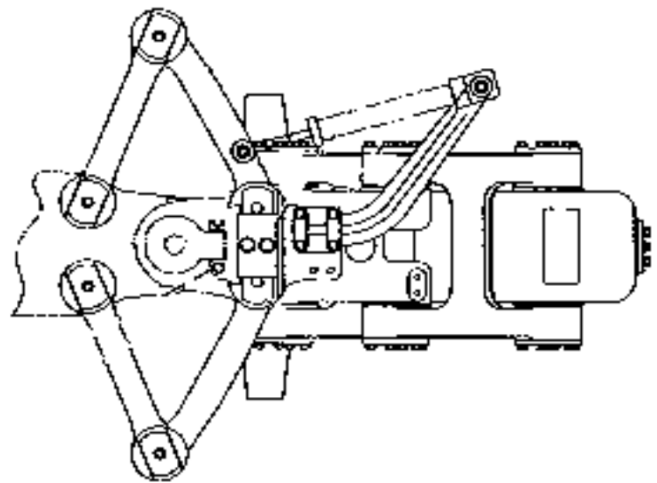

# PARTS FOR TRACTOR SCRAPERS CUSHION HITCH

Machine models	637D	637D	637E	637G	639D
Serial nr.	26W	27W	1JB	AXT	99X

Part nr.	Description	Q.ty/Machine
1761401	Pin	1
2J5233	Bearing	2
2J5637	Pin	1
3G7752	Pin	2
4J5114 USE	8W1708	
5F0684	Pin	2
5J3553	Washer	1
5J6430	Bearing	1
5J7983	Pin	1
5J8361	Bearing	1
5J8363	Bearing	3
5J8978	Washer	1
5J8979	Washer	1
5J8980	Washer	1
5J9451	Bearing	2
5T3329	Pin	1
5T8652	Pin	2
8J9926	Bearing	2
8W1708	Pin	2
9D4094	Bearing	2
9J0939	Pin	4
9J0940	Pin	1
9J0942 USE	1761401	
9J0943 USE	5T8652	
9J0944	Pin	4
9J0945	Bearing	2
9J0946	Bearing	2
9J0948	Bearing	4
9J0949	Bearing	1
9J0950	Bearing	4
9J0951	Bearing	4
9J1140	Bearing	2
9J1141	Bearing	2
9J1142	Bearing	2
9J6093 USE	5T3329	

# PARTS FOR TRACTOR SCRAPERS CUSHION HITCH

Machine models	641B	651B	657B
Serial nr.	65K	67K	68K

Part nr.	Description	Q.ty/Machine
3H5240	Nut	2
3G6021	Bearing	4
2J5233	Bearing	2
2J5394	Collar	1
2J5531	Collar	1
2J5637	Pin	2
2J5662	Shaft	1
5J4882 USE	9J2677	
5J4929	Bearing	2
5J5657	Washer	2
5J8103	Bearing	4
5J8775	Washer	1
5J8776	Washer	1
5J8777	Washer	1
5J8778	Washer	1
5J8825	Bearing	1
6J6302	Pin	4
6J6306 USE	8X0564	
6J9764	Bearing	2
7J2600	Washer	8
7J3621 USE	9J7344	
7J3634 USE	9J7345	
7J4073	Pin	2
7J6337 USE	9J9487	
8J3213 USE	9J9904	
8J3297	Pin	2
8J8204	Shaft	1
9J2677	Shaft	1
9J7345	Pin	1
9J9487	Bearing	4
9J9904	Bearing	4
8X0564	Pin	4