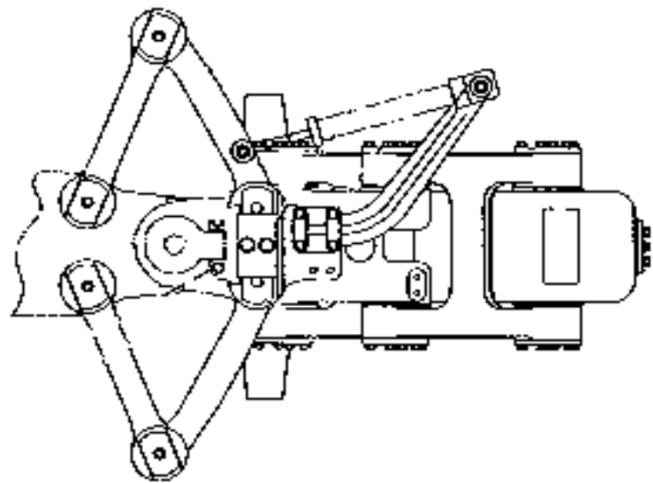

# PARTS FOR TRACTOR SCRAPERS CUSHION HITCH

<b>Machine models</b>	<b>631E 631G</b>
<b>Serial nr.</b>	<b>1AB AWK</b>

Part nr.	Description	Q.ty/Machine
1052064	Bearing	2
1052070	Bearing	4
1761401	Pin	1
2J5233	Bearing	2
2J5846	Ring	2
3H5240	Nut	1
5J3553	Washer	1
5J6430	Bearing	1
5J8978	Washer	1
5J8979	Washer	1
5J8980	Washer	1
5T3327	Pin	1
5T3329	Pin	1
5T8525	Plate	4
5T8652	Pin	2
5T8654	Pin	4
8W3879 USE	1761401	
8W3881	Bearing	2
8W4759	Retainer	2
8X1080	Pin	4
9D4094	Bearing	2
9J0430 USE	5T8652	
9J0931	Washer	8
9J0939	Pin	1
9J0940	Pin	1
9J0942 USE	1761401	
9J0944	Pin	4
9J0945	Bearing	2
9J0946	Bearing	2
9J0948	Bearing	4
9J0949	Bearing	1
9J0950	Bearing	4
9J0951	Bearing	4

# PARTS FOR TRACTOR SCRAPERS CUSHION HITCH

Machine models	637D	637D	637E	637G	639D
Serial nr.	26W	27W	1JB	AXT	99X

Part nr.	Description	Q.ty/Machine
1761401	Pin	1
2J5233	Bearing	2
2J5637	Pin	1
3G7752	Pin	2
4J5114 USE	8W1708	
5F0684	Pin	2
5J3553	Washer	1
5J6430	Bearing	1
5J7983	Pin	1
5J8361	Bearing	1
5J8363	Bearing	3
5J8978	Washer	1
5J8979	Washer	1
5J8980	Washer	1
5J9451	Bearing	2
5T3329	Pin	1
5T8652	Pin	2
8J9926	Bearing	2
8W1708	Pin	2
9D4094	Bearing	2
9J0939	Pin	4
9J0940	Pin	1
9J0942 USE	1761401	
9J0943 USE	5T8652	
9J0944	Pin	4
9J0945	Bearing	2
9J0946	Bearing	2
9J0948	Bearing	4
9J0949	Bearing	1
9J0950	Bearing	4
9J0951	Bearing	4
9J1140	Bearing	2
9J1141	Bearing	2
9J1142	Bearing	2
9J6093 USE	5T3329	