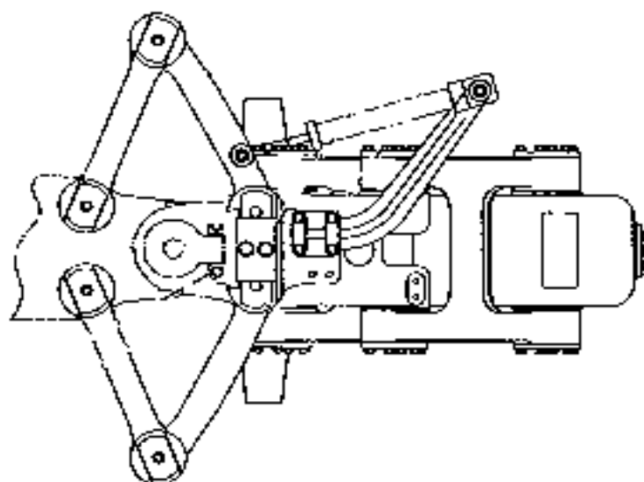

# PARTS FOR TRACTOR SCRAPERS CUSHION HITCH

Machine models	***	621B	621E	621F	621G	621R	621S	627B	627E	6237F	627G
Serial nr.		2PD	4SK	ALP	12Y	8KD		6EB	1DL	AXF	

Part nr.	Description	Q.ty/Machine
1021444	Bearing	2
1483465	Pin	1
2J5637	Pin	1
3G6098	Pin	2
4J5689	Washer	1
4J5690	Washer	1
4J5691	Washer	1
4J5692	Washer	1
4J5694	Washer	1
5J1825	Pin	2
5J6611	Bearing	2
5T3016 USE	5T8528	
5T3030	Pin	2
5T3188 USE	1483465	
5T3323	Pin	2
5T4011 USE	5T8525	
5T8525	Plate	4
5T8526	Pin	2
5T8528	Pin	4
6G5155	Bearing	2
7J3663	Washer	8
7J8458	Bearing	4
8J0632	Pin	4
8J7596	Bearing	2
8J7727	Pin	1
8W4523	Bearing	2
8W9515 USE	1483465	
9J1676	Bearing	4
9J2171	Spacer	2
9J2172 USE	5T3030	
9J2323	Washer	2
9J5930	Pin	1
9J8318	Bearing	4
9J9427	Bearing	4

# PARTS FOR TRACTOR SCRAPERS CUSHION HITCH

Machine models	/	631C	633C
Serial nr.		67M	66M

Part nr.	Description	Q.ty/Machine
2J5233	Bearing	2
2J5394	Collar	2
2J5531	Collar	2
2J5662	Shaft	1
2J5846	Ring	2
3H5240	Nut	2
3J3943	Bearing	2
3J4632	Washer	2
3J9710	Bearing	2
5J3553	Washer	1
5J4924	Shaft	1
5J4929	Bearing	2
5J6430	Bearing	2
5J7980	Pin	4
5J7982	Pin	2
5J7983	Pin	2
7J3390	Pin	4
7J3663	Washer	8
7J6345 USE	9J9543	
7J8458	Bearing	4
8J7706 USE	9J9427	
9J9427	Bearing	4
9J9543	Pin	2