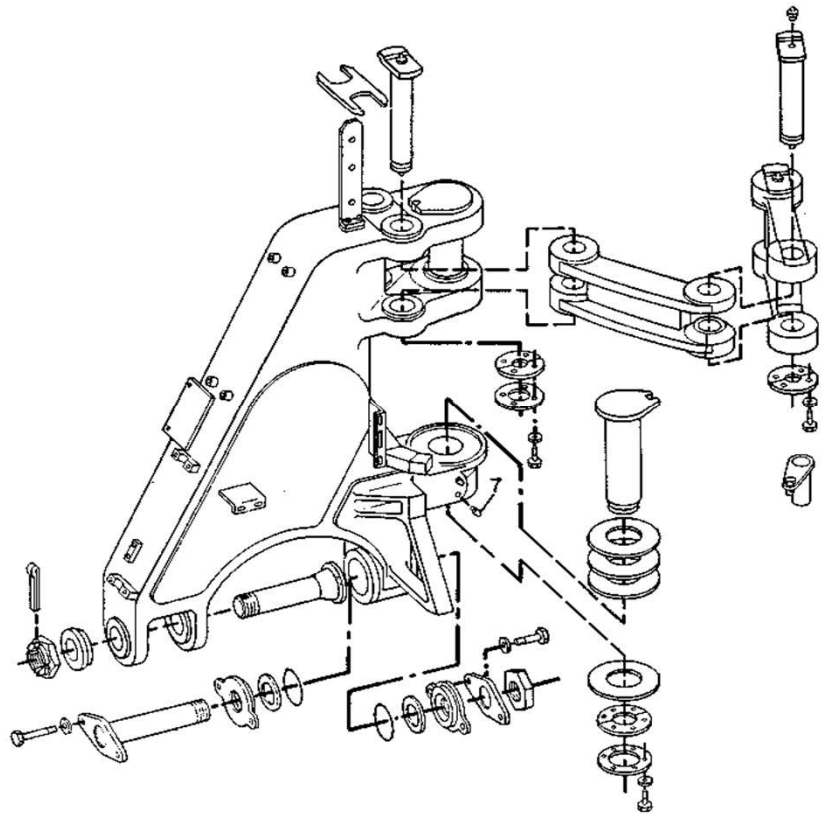

# PARTS FOR TRACTOR SCRAPERS NON-CUSHION HITCH

Machine models  
Serial nr.

TRACTOR 38W1

613B  
SCRAPER 72M4268

613C  
8LJ

Part nr.	Description	Q.ty/Machine
2T0374	Pin	1
2T1581	Bearing	2
3J9133	Bearing	8
5T1242	Bearing	1
5T1243	Bearing	1
5T1244	Bearing	1
5T1245	Bearing	1
5T1246	Bearing	1
7J6250	Bearing	2
7J6862	Bearing	4
7J6868	Ring	1
7J6869	Ring	1
7J6884	Shaft	2
7J6885	Pin	1
7J9385	Washer	2
7J9434	Shaft	2
8J1021	Washer	1
8J1022	Washer	1
8J1023 USE	5T1245	
8J1057 USE	5T1243	
8J1059 USE	5T1242	
8J1367 USE	5T1246	
8J3431	Pin	1
8J4144 USE	5T1244	
8J5014	Pin	1
9J0112	Bearing	2
9J1552	Pin	1
9J3741	Shaft	2
9J3742	Bearing	2

# PARTS FOR TRACTOR SCRAPERS CUSHION HITCH

Machine models	***	621B	621E	621F	621G	621R	621S	627B	627E	6237F	627G
Serial nr.		2PD	4SK	ALP	12Y	8KD		6EB	1DL	AXF	

Part nr.	Description	Q.ty/Machine
1021444	Bearing	2
1483465	Pin	1
2J5637	Pin	1
3G6098	Pin	2
4J5689	Washer	1
4J5690	Washer	1
4J5691	Washer	1
4J5692	Washer	1
4J5694	Washer	1
5J1825	Pin	2
5J6611	Bearing	2
5T3016 USE	5T8528	
5T3030	Pin	2
5T3188 USE	1483465	
5T3323	Pin	2
5T4011 USE	5T8525	
5T8525	Plate	4
5T8526	Pin	2
5T8528	Pin	4
6G5155	Bearing	2
7J3663	Washer	8
7J8458	Bearing	4
8J0632	Pin	4
8J7596	Bearing	2
8J7727	Pin	1
8W4523	Bearing	2
8W9515 USE	1483465	
9J1676	Bearing	4
9J2171	Spacer	2
9J2172 USE	5T3030	
9J2323	Washer	2
9J5930	Pin	1
9J8318	Bearing	4
9J9427	Bearing	4

# PARTS FOR TRACTOR SCRAPERS CUSHION HITCH

Machine models / 657E  
Serial nr. / 90Z

Part nr.	Description	Q.ty/Machine
1191395	Bearing	4
1422295	Pin	1
1422303	Pin	1
3G8245	Bearing	4
6G6844	Bearing	4
6G6845	Washer	8
6G6847	Bearing	4
1761402	Pin	1
2J5846	Ring	2
5J8775	Washer	1
5J8776	Washer	1
5J8777	Washer	1
5J8778	Washer	1
5T6820	Bearing	2
5T8525	Plate	2
5T8687	Pin	2
5T6819	Pin	1
1U0145	Bearing	2
1U0151	Bearing	2
1U0153	Bearing	1
8X0962	Pin	4
8X0967	Pin	2