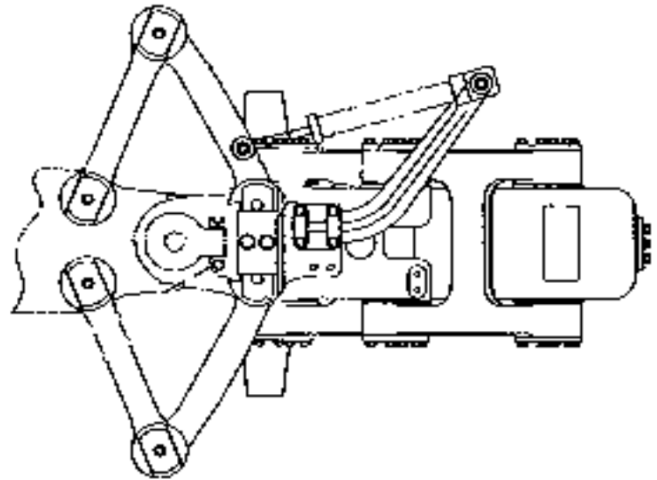

# PARTS FOR TRACTOR SCRAPERS NON-CUSHION HITCH

Machine models  
Serial nr.

TRACTOR 38W1

613B  
SCRAPER 72M4268

613C  
8LJ

Part nr.	Description	Q.ty/Machine
2T0374	Pin	1
2T1581	Bearing	2
3J9133	Bearing	8
5T1242	Bearing	1
5T1243	Bearing	1
5T1244	Bearing	1
5T1245	Bearing	1
5T1246	Bearing	1
7J6250	Bearing	2
7J6862	Bearing	4
7J6868	Ring	1
7J6869	Ring	1
7J6884	Shaft	2
7J6885	Pin	1
7J9385	Washer	2
7J9434	Shaft	2
8J1021	Washer	1
8J1022	Washer	1
8J1023 USE	5T1245	
8J1057 USE	5T1243	
8J1059 USE	5T1242	
8J1367 USE	5T1246	
8J3431	Pin	1
8J4144 USE	5T1244	
8J5014	Pin	1
9J0112	Bearing	2
9J1552	Pin	1
9J3741	Shaft	2
9J3742	Bearing	2

# PARTS FOR TRACTOR SCRAPERS NON-CUSHION HITCH

Machine models / 615B  
Serial nr. / 46Z

Part nr.	Description	Q.ty/Machine
2D7688	Collar	2
2D7695	Collar	1
3J9133	Bearing	8
4J5689	Washer	1
4J5690	Washer	1
4J5691	Washer	1
4J5692	Washer	2
4J5694	Bearing	1
5J1806	Pin	4
5J1807	Pin	2
5J1825	Pin	2
5J2952	Pin	2
5J6611	Bearing	2
8J1300	Pin	1

# PARTS FOR TRACTOR SCRAPERS CUSHION HITCH

Machine models	***	621B	621E	621F	621G	621R	621S	627B	627E	6237F	627G
Serial nr.		2PD	4SK	ALP	12Y	8KD		6EB	1DL	AXF	

Part nr.	Description	Q.ty/Machine
1021444	Bearing	2
1483465	Pin	1
2J5637	Pin	1
3G6098	Pin	2
4J5689	Washer	1
4J5690	Washer	1
4J5691	Washer	1
4J5692	Washer	1
4J5694	Washer	1
5J1825	Pin	2
5J6611	Bearing	2
5T3016 USE	5T8528	
5T3030	Pin	2
5T3188 USE	1483465	
5T3323	Pin	2
5T4011 USE	5T8525	
5T8525	Plate	4
5T8526	Pin	2
5T8528	Pin	4
6G5155	Bearing	2
7J3663	Washer	8
7J8458	Bearing	4
8J0632	Pin	4
8J7596	Bearing	2
8J7727	Pin	1
8W4523	Bearing	2
8W9515 USE	1483465	
9J1676	Bearing	4
9J2171	Spacer	2
9J2172 USE	5T3030	
9J2323	Washer	2
9J5930	Pin	1
9J8318	Bearing	4
9J9427	Bearing	4