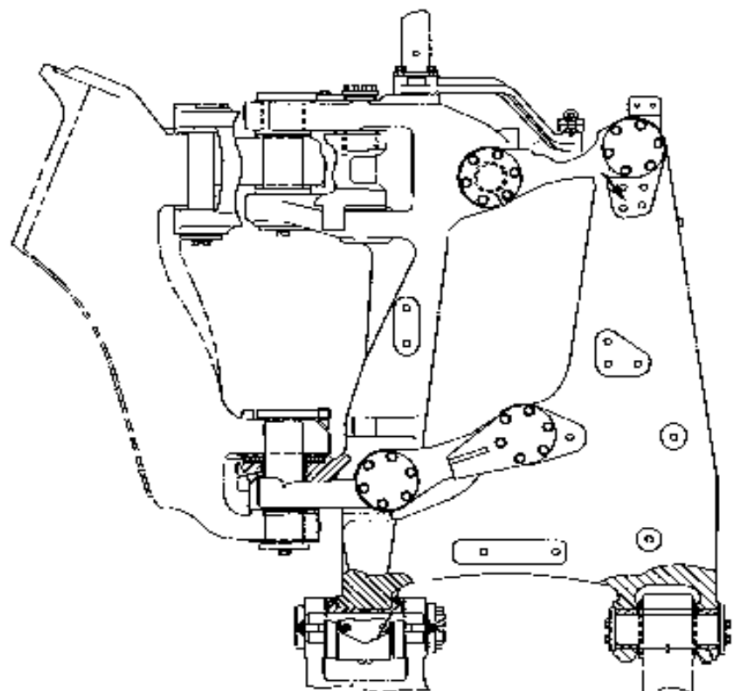

# PARTS FOR TRACTOR SCRAPERS CUSHION HITCH

Machine models	637D	637D	637E	637G	639D
Serial nr.	26W	27W	1JB	AXT	99X

Part nr.	Description	Q.ty/Machine
1761401	Pin	1
2J5233	Bearing	2
2J5637	Pin	1
3G7752	Pin	2
4J5114 USE	8W1708	
5F0684	Pin	2
5J3553	Washer	1
5J6430	Bearing	1
5J7983	Pin	1
5J8361	Bearing	1
5J8363	Bearing	3
5J8978	Washer	1
5J8979	Washer	1
5J8980	Washer	1
5J9451	Bearing	2
5T3329	Pin	1
5T8652	Pin	2
8J9926	Bearing	2
8W1708	Pin	2
9D4094	Bearing	2
9J0939	Pin	4
9J0940	Pin	1
9J0942 USE	1761401	
9J0943 USE	5T8652	
9J0944	Pin	4
9J0945	Bearing	2
9J0946	Bearing	2
9J0948	Bearing	4
9J0949	Bearing	1
9J0950	Bearing	4
9J0951	Bearing	4
9J1140	Bearing	2
9J1141	Bearing	2
9J1142	Bearing	2
9J6093 USE	5T3329	

# PARTS FOR TRACTOR SCRAPERS CUSHION HITCH

Machine models	641B	651B	657B
Serial nr.	65K	67K	68K

Part nr.	Description	Q.ty/Machine
3H5240	Nut	2
3G6021	Bearing	4
2J5233	Bearing	2
2J5394	Collar	1
2J5531	Collar	1
2J5637	Pin	2
2J5662	Shaft	1
5J4882 USE	9J2677	
5J4929	Bearing	2
5J5657	Washer	2
5J8103	Bearing	4
5J8775	Washer	1
5J8776	Washer	1
5J8777	Washer	1
5J8778	Washer	1
5J8825	Bearing	1
6J6302	Pin	4
6J6306 USE	8X0564	
6J9764	Bearing	2
7J2600	Washer	8
7J3621 USE	9J7344	
7J3634 USE	9J7345	
7J4073	Pin	2
7J6337 USE	9J9487	
8J3213 USE	9J9904	
8J3297	Pin	2
8J8204	Shaft	1
9J2677	Shaft	1
9J7345	Pin	1
9J9487	Bearing	4
9J9904	Bearing	4
8X0564	Pin	4