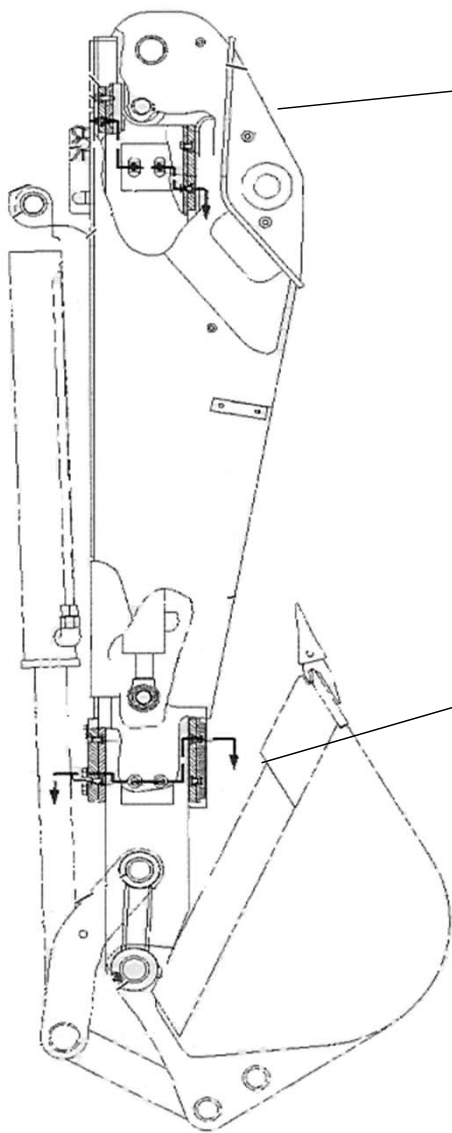

PADS for BACKHOE LOADERS

9R8235

9R8231

Model	Serial N.	Model	Serial N.
416C	4ZN	436C	2AR
	1AR		1PR
	1WR		8TN
	1KR		1FR
426C	6XN	438C	9JN
	1CR		1GR
	1YR		1TR
	1MR		2CR
428C	1HR	446B	2DR
	8RN		9KN
	1JR		5BL
	1SR		

Via Canaletta, 3/A - 40053 Bazzano (Bo) Italy
 Tel. +39 051.835911 - www.ofmtopline.it
vendite@ofm.it - Fax +39 051.833040
sales@ofm.it - sales@3rsrl.com - Fax +39 051.830960

PADS for BACKHOE LOADERS

Code	
1931681	Red Colour
1931682	Red Colour
1931683	Red Colour
1931684	Red Colour

Code	
1873825	*
1873826	*
1873827	*
1873828	*

Code	
1931685	Red Colour
1931686	Red Colour
1931687	Red Colour
1931688	Red Colour
1931689	Red Colour

Code	
8Y8084	Blue Colour
8Y8085	Blue Colour
1031506	Blue Colour
1156906	Blue Colour
1156907	Blue Colour