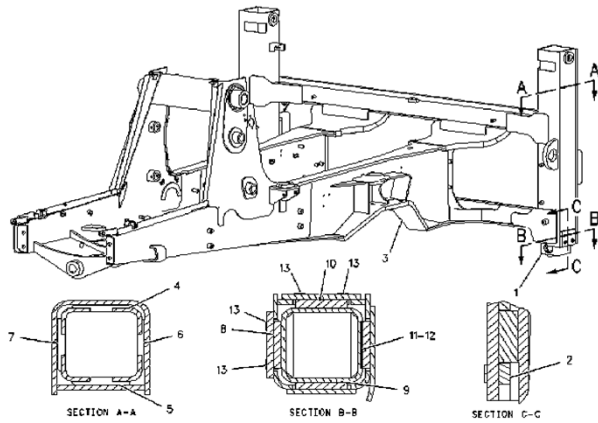

PADS for BACKHOE LOADERS

9R8235

9R8231

Model	Serial N.	Model	Serial N.
416C	4ZN	436C	2AR
	1AR		1PR
	1WR		8TN
	1KR		1FR
426C	6XN	438C	9JN
	1CR		1GR
	1YR		1TR
	1MR		2CR
428C	1HR	446B	2DR
	8RN		9KN
	1JR		5BL
	1SR		

Via Canaletta, 3/A - 40053 Bazzano (Bo) Italy
 Tel. +39 051.835911 - www.ofmtopline.it
vendite@ofm.it - Fax +39 051.833040
sales@ofm.it - sales@3rsrl.com - Fax +39 051.830960

PADS for BACKHOE LOADERS

Code	
1931681	Red Colour
1931682	Red Colour
1931683	Red Colour
1931684	Red Colour